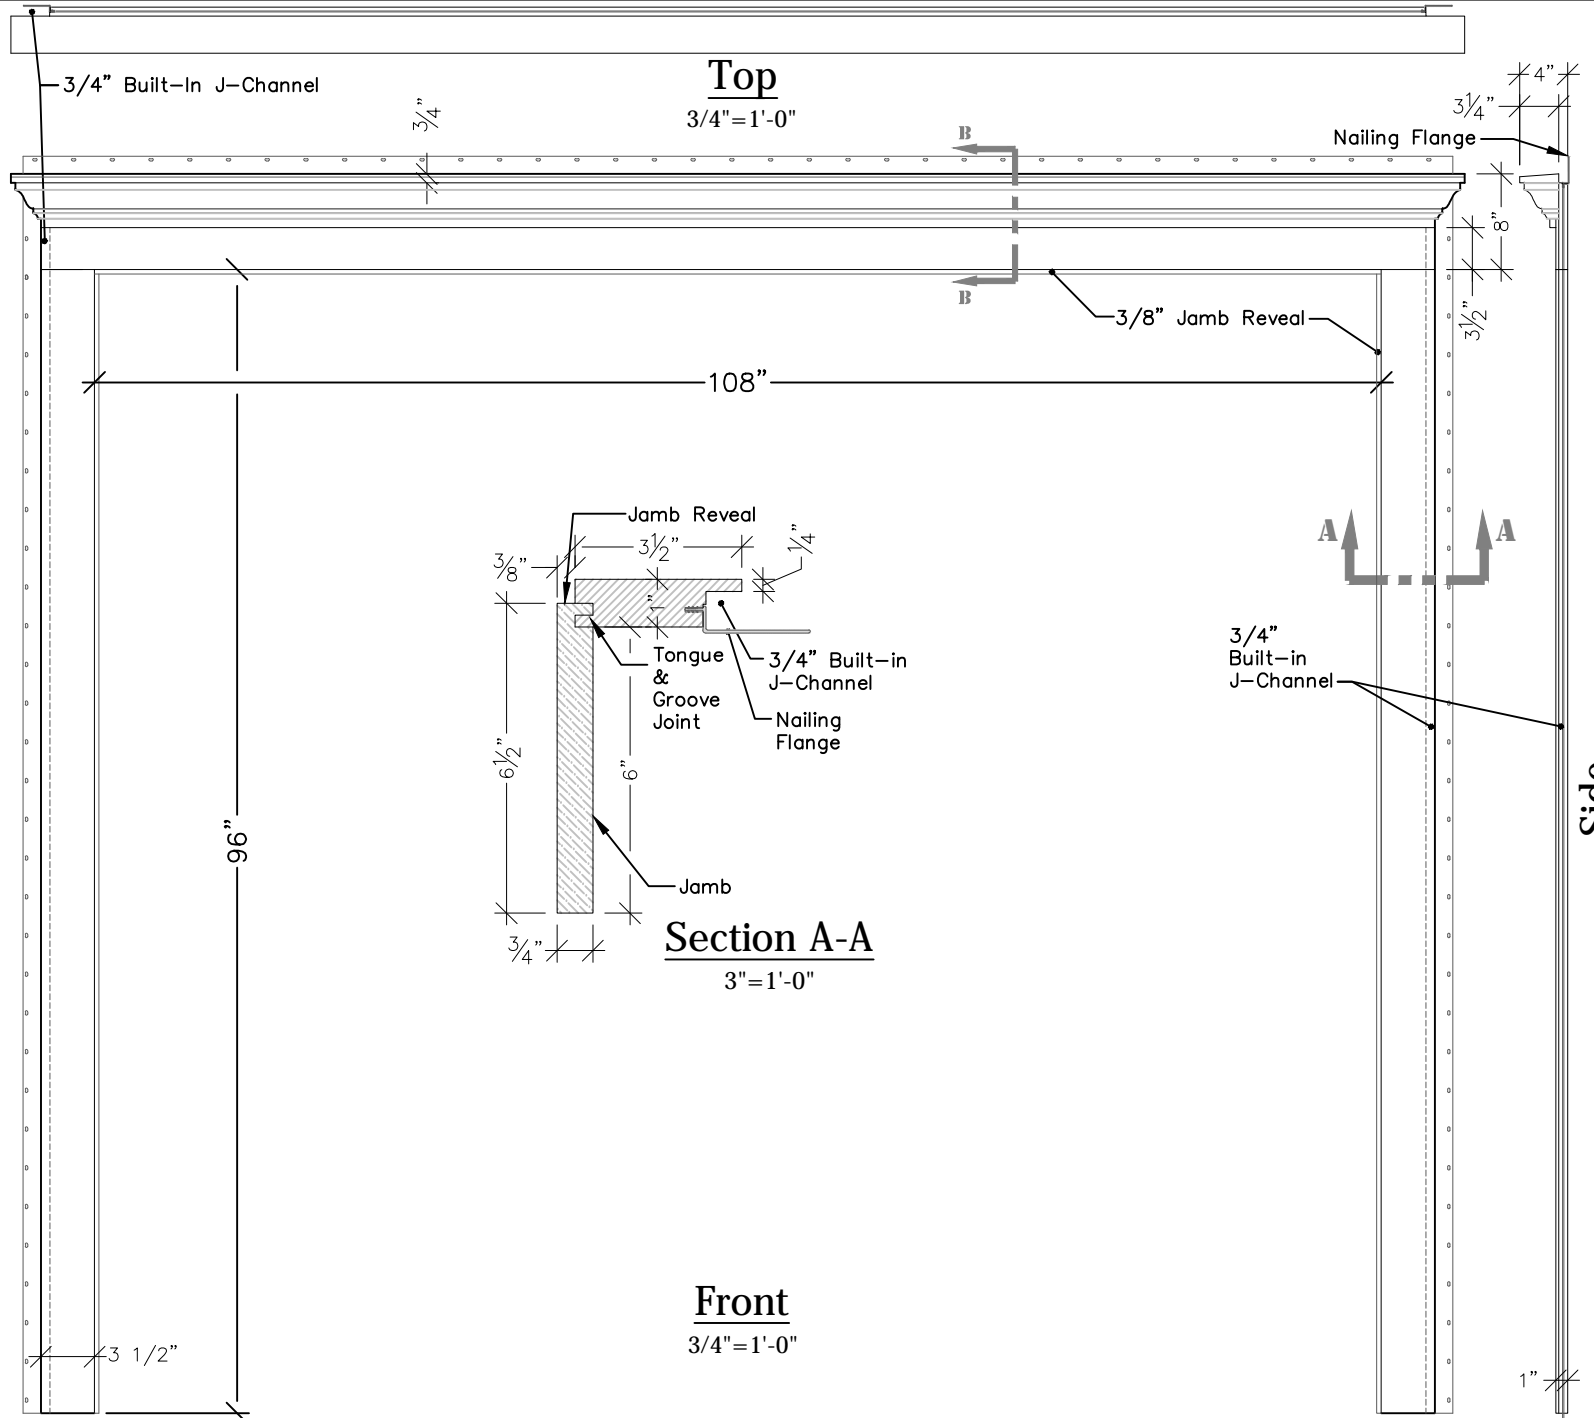

Trim Solutions, Inc.  
132 Main Street, P.O. Box 739  
East Windsor, CT 06088

860.758.7900  
trimsolutions.net

**GDT-1**

**Section B-B**  
"4 Inch Crown"  
3"=1'-0"

**Section A-A**  
3"=1'-0"

**Front**  
3/4"=1'-0"

**GDT-3**

**Detail #1**

1-1/2"=1'-0"

**Detail #2**

1-1/2"=1'-0"

**Top**

3/4"=1'-0"

**Section A-A**

3"=1'-0"

**Front**

3/4"=1'-0"

**Side**

**Trim Solutions, Inc.**  
 132 Main Street, P.O. Box 739  
 East Windsor, CT 06088  
 860.758.7900  
 trimsolutions.net

**GDT-4**