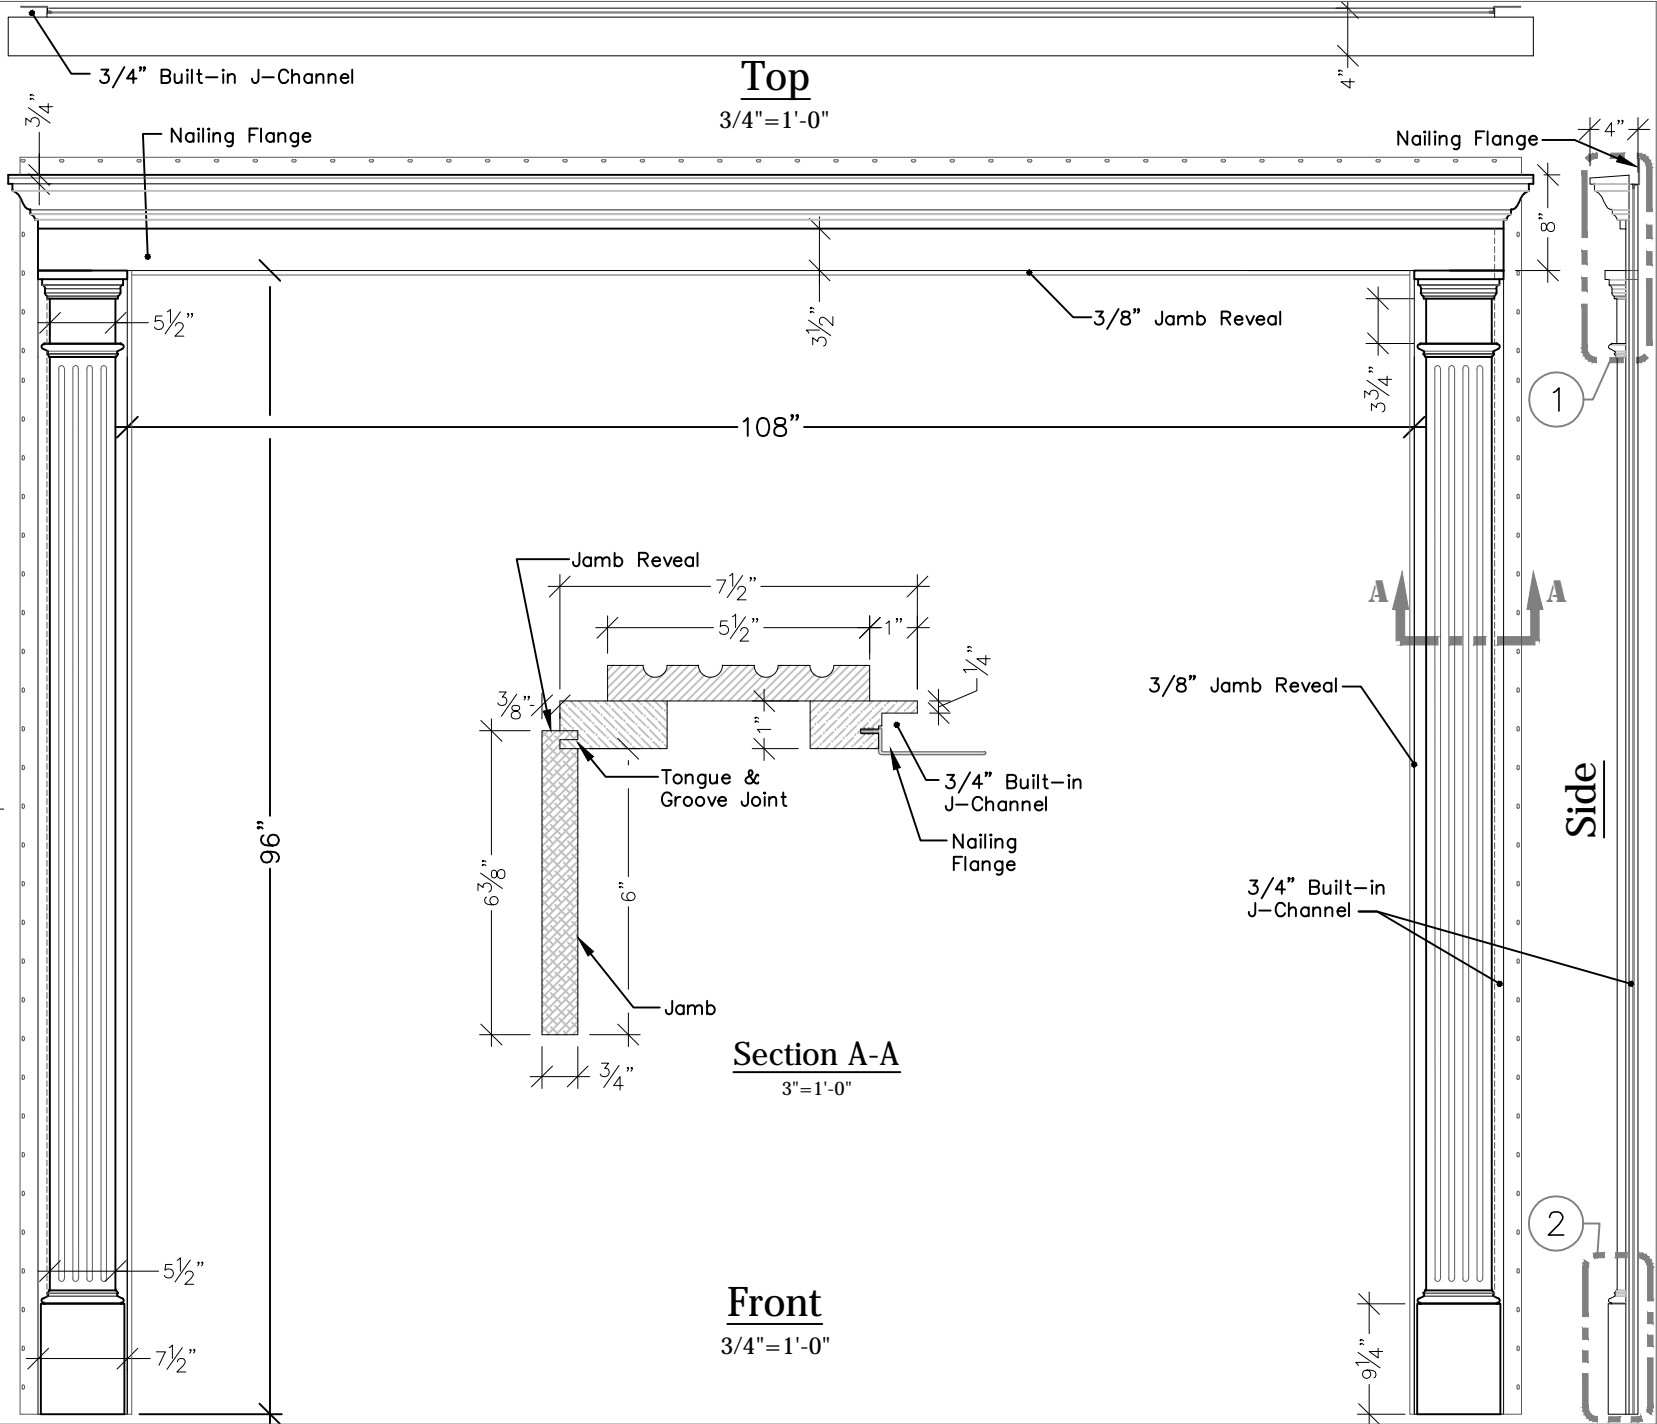

**GDT-3**

**Detail #1**

1-1/2"=1'-0"

**Detail #2**

1-1/2"=1'-0"

**Top**

3/4"=1'-0"

**Section A-A**

3"=1'-0"

**Front**

3/4"=1'-0"

**Side**

**Trim Solutions, Inc.**  
 132 Main Street, P.O. Box 739  
 East Windsor, CT 06088  
 860.758.7900  
 trimsolutions.net

**GDT-4**