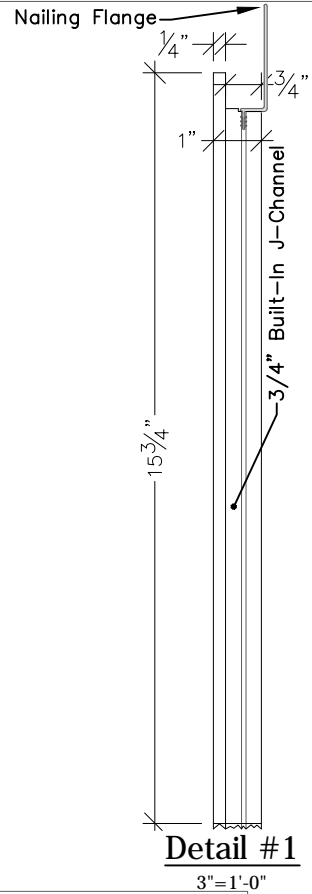

Trim Solutions, Inc.
860.758.7900
trimolutions.net
132 Main Street, P.O. Box 739
East Windsor, CT 06088

GDT-3