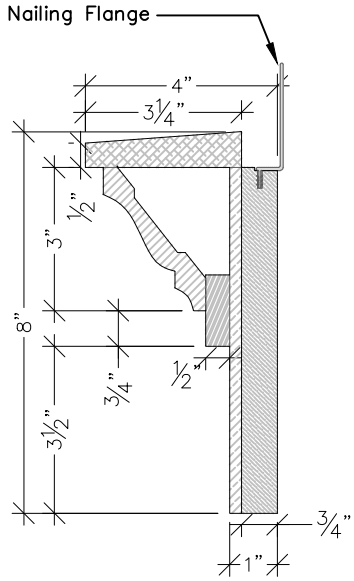

Trim Solutions, Inc.  
132 Main Street, P.O. Box 739  
East Windsor, CT 06088

860.758.7900  
trimsolutions.net

**GDT-1**

**Section B-B**  
"4 Inch Crown"  
3"=1'-0"

**Section A-A**  
3"=1'-0"

**Front**  
3/4"=1'-0"

**GDT-3**

**Detail #1**

1-1/2"=1'-0"

**Detail #2**

1-1/2"=1'-0"

**Top**

3/4"=1'-0"

**Section A-A**