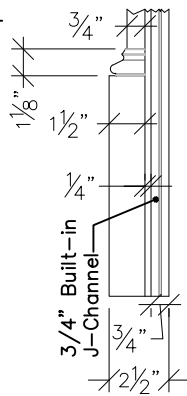

Trim Solutions, Inc.  
132 Main Street, P.O. Box 739  
East Windsor, CT 06088

860.758.7900  
trimsolutions.net

**GDT-1**

**Section B-B**  
"4 Inch Crown"  
3"=1'-0"

**Section A-A**  
3"=1'-0"

**Front**  
3/4"=1'-0"

**GDT-3**

**Detail #1**

1-1/2"=1'-0"

**Detail #2**

1-1/2"=1'-0"

**Top**

3/4"=1'-0"

**Section A-A**