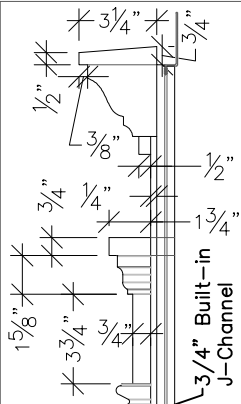

Trim Solutions, Inc.  
132 Main Street, P.O. Box 739  
East Windsor, CT 06088

860.758.7900  
trimsolutions.net

**GDT-1**

**Section B-B**  
"4 Inch Crown"  
3"=1'-0"

**Section A-A**  
3"=1'-0"

**Front**  
3/4"=1'-0"

**GDT-3**

**Detail #1**

1-1/2"=1'-0"

**Detail #2**

1-1/2"=1'-0"

**Top**

3/4"=1'-0"

**Section A-A**