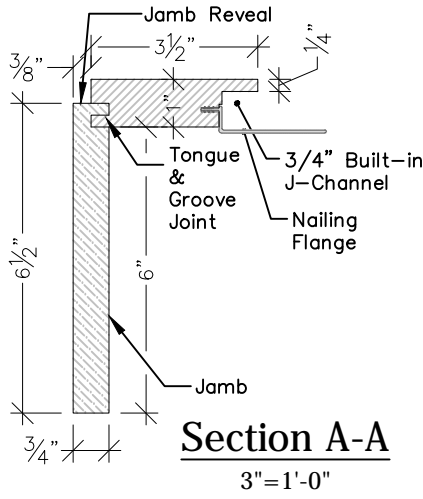

Trim Solutions, Inc.  
132 Main Street, P.O. Box 739  
East Windsor, CT 06088

860.758.7900  
trimsolutions.net

**GDT-1**

**Section B-B**  
"4 Inch Crown"  
3"=1'-0"

**Section A-A**  
3"=1'-0"

**Front**  
3/4"=1'-0"

**GDT-3**

**Detail #1**

1-1/2"=1'-0"

**Detail #2**

1-1/2"=1'-0"

**Top**

3/4"=1'-0"

**Section A-A**