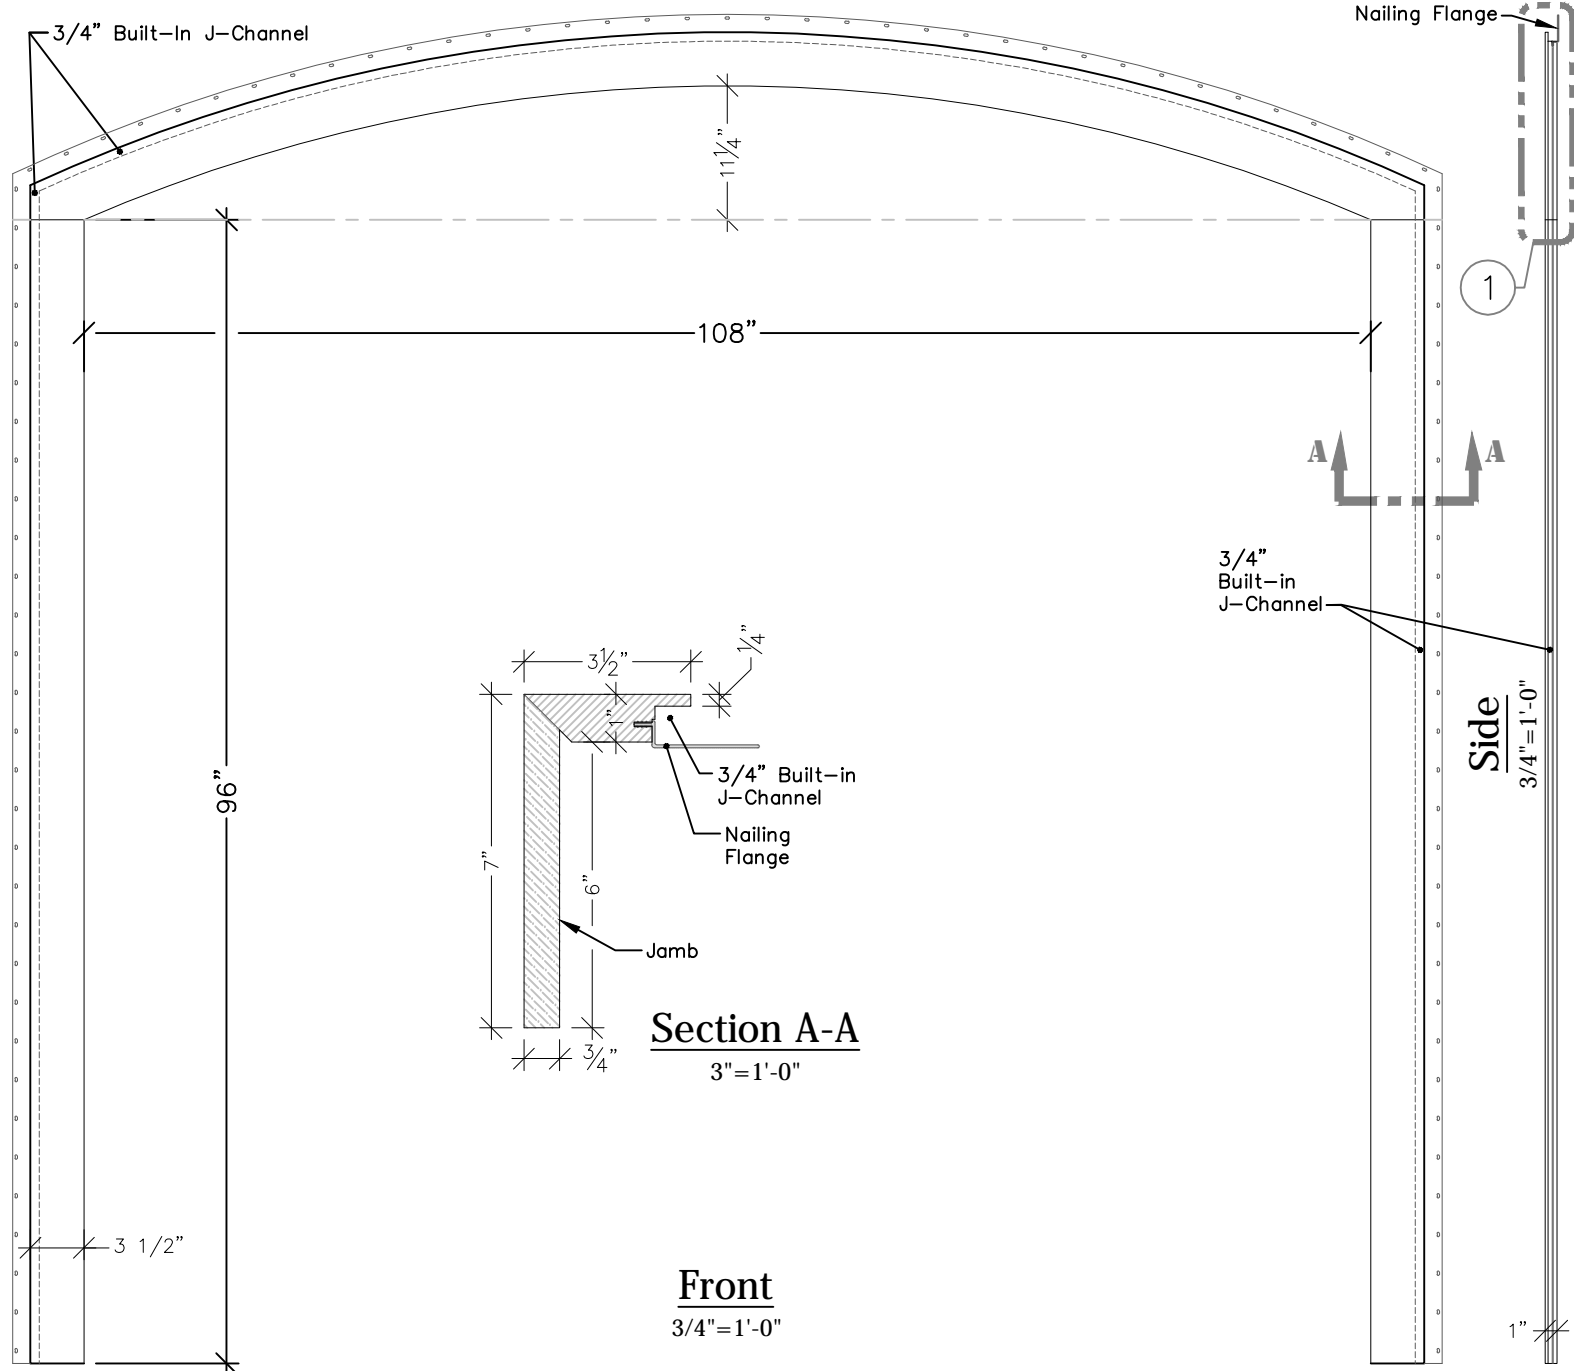

Trim Solutions, Inc.
860.758.7900
trimolutions.net
132 Main Street, P.O. Box 739
East Windsor, CT 06088

GDT-3