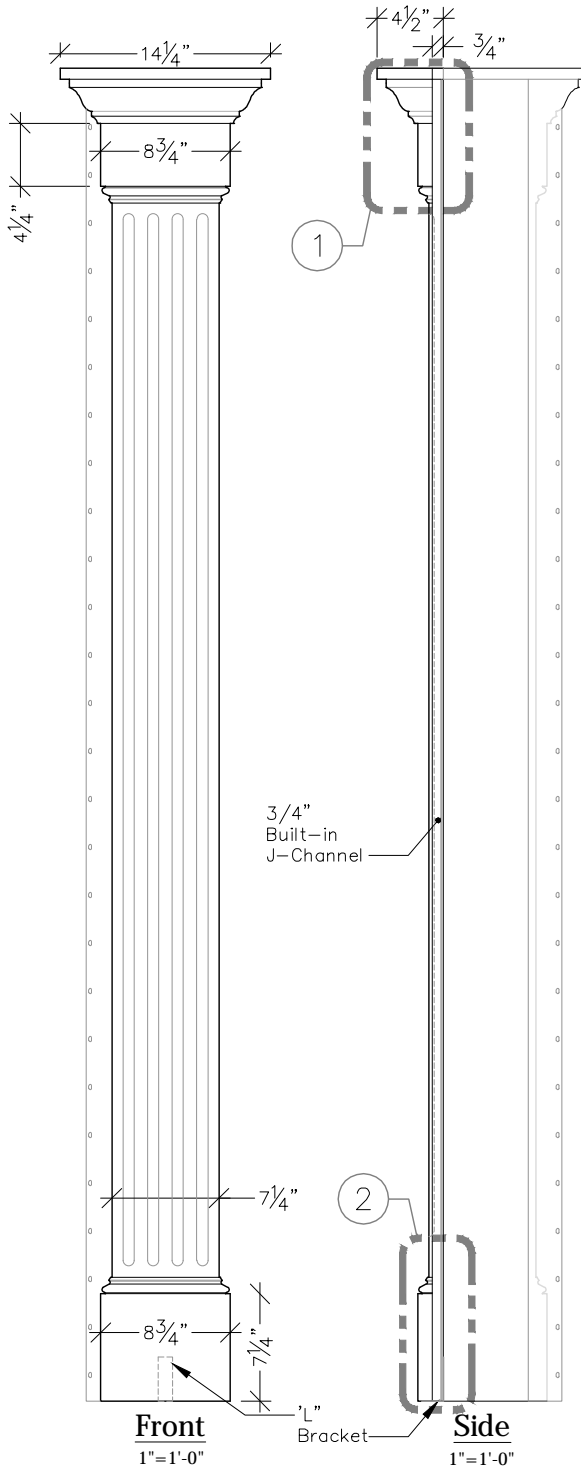

Top
1"=1'-0"

Detail #1
3"=1'-0"

3/4" Built-in J-Channel

Detail #2
3"=1'-0"

Front
1"=1'-0"

Side
1"=1'-0"

Available in
10 foot
and
20 foot Lengths

Complete With:
Stainless Steel Support Brackets
Water Management System
Continuous Nailing Flange
Stainless Steel Screws
Trim Solutions Glue
Slide-and-Hide Cap and Base

**Available in
10 foot
and
20 foot Lengths**

Complete With:
Stainless Steel Support Brackets
Water Management System
Continuous Nailing Flange
Stainless Steel Screws
Trim Solutions Glue
Slide-and-Hide Cap and Base

860.758.7900
trimolutions.net
Trim Solutions, Inc.
132 Main Street
East Windsor, CT 06088

OSC-4

Top
1"=1'-0"

Detail #1
3"=1'-0"

Detail #2
3"=1'-0"

Complete With:
 Stainless Steel Support Brackets
 Water Management System
 Continuous Nailing Flange
 Stainless Steel Screws
 Trim Solutions Glue
 Slide-and-Hide Cap and Base