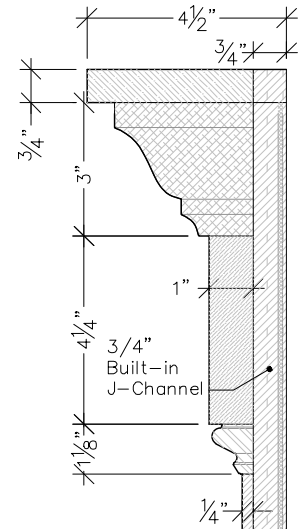

Top
1"=1'-0"

Detail #1
3"=1'-0"

3/4" Built-in J-Channel

Detail #2
3"=1'-0"

Front
1"=1'-0"

Side
1"=1'-0"

Available in
10 foot
and
20 foot Lengths

Complete With:
Stainless Steel Support Brackets
Water Management System
Continuous Nailing Flange
Stainless Steel Screws
Trim Solutions Glue
Slide-and-Hide Cap and Base

860.758.7900
trimolutions.net

Trim Solutions, Inc.
132 Main Street
East Windsor, CT 06088

OSC-3

Top
1"=1'-0"

Detail #1
3"=1'-0"

Front
1"=1'-0"

Side
1"=1'-0"

Detail #2
3"=1'-0"