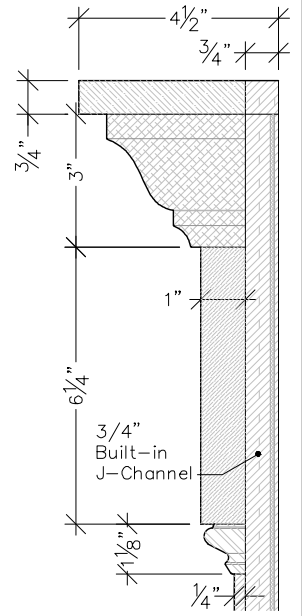

Top
1"=1'-0"

Detail #1
3"=1'-0"

3/4" Built-in J-Channel

Detail #2
3"=1'-0"

Front
1"=1'-0"

Side
1"=1'-0"

Available in
10 foot
and
20 foot Lengths

Complete With:
Stainless Steel Support Brackets
Water Management System
Continuous Nailing Flange
Stainless Steel Screws
Trim Solutions Glue
Slide-and-Hide Cap and Base

860.758.7900
 trimsolutions.net
 Trim Solutions, Inc.
 132 Main Street
 East Windsor, CT 06088

OSC-5

Top
1"=1'-0"

Front
1"=1'-0"

Side
1"=1'-0"

Detail #1
3"=1'-0"

Detail #2
3"=1'-0"

Complete With:
 Stainless Steel Support Brackets
 Water Management System
 Continuous Nailing Flange
 Stainless Steel Screws
 Trim Solutions Glue
 Slide-and-Hide Cap and Base