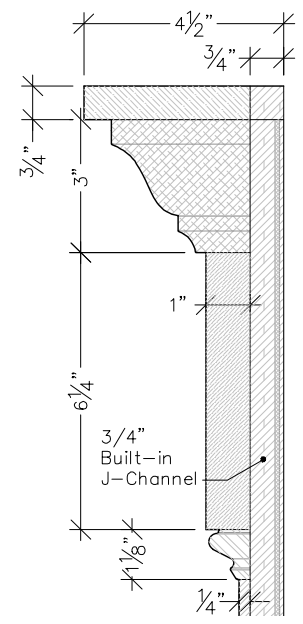

Top
1"=1'-0"

Detail #1
3"=1'-0"

3/4" Built-in J-Channel

Detail #2
3"=1'-0"

Front
1"=1'-0"

Side
1"=1'-0"

Available in
10 foot
and
20 foot Lengths

Complete With:
Stainless Steel Support Brackets
Water Management System
Continuous Nailing Flange
Stainless Steel Screws
Trim Solutions Glue
Slide-and-Hide Cap and Base

860.758.7900
trimolutions.net

Trim Solutions, Inc.
132 Main Street
East Windsor, CT 06088

OSC-3

Top
1"=1'-0"

Detail #1
3"=1'-0"

Front
1"=1'-0"

Side
1"=1'-0"

Detail #2
3"=1'-0"

**Available in
10 foot
and
20 foot Lengths**

Complete With:
Stainless Steel Support Brackets
Water Management System
Continuous Nailing Flange
Stainless Steel Screws
Trim Solutions Glue
Slide-and-Hide Cap and Base