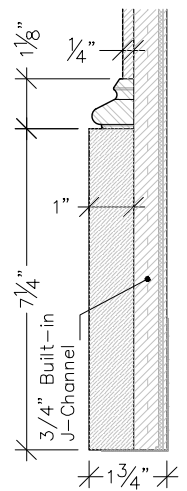

Top
1"=1'-0"

Detail #1
3"=1'-0"

3/4" Built-in J-Channel

Detail #2
3"=1'-0"

Front
1"=1'-0"

Side
1"=1'-0"

Available in
10 foot
and
20 foot Lengths

Complete With:
Stainless Steel Support Brackets
Water Management System
Continuous Nailing Flange
Stainless Steel Screws
Trim Solutions Glue
Slide-and-Hide Cap and Base

860.758.7900
trimolutions.net

Trim Solutions, Inc.
132 Main Street
East Windsor, CT 06088

OSC-3

Top
1"=1'-0"

Detail #1
3"=1'-0"

Front
1"=1'-0"

Side
1"=1'-0"

Detail #2
3"=1'-0"

**Available in
10 foot
and
20 foot Lengths**

Complete With:
Stainless Steel Support Brackets
Water Management System
Continuous Nailing Flange
Stainless Steel Screws
Trim Solutions Glue
Slide-and-Hide Cap and Base