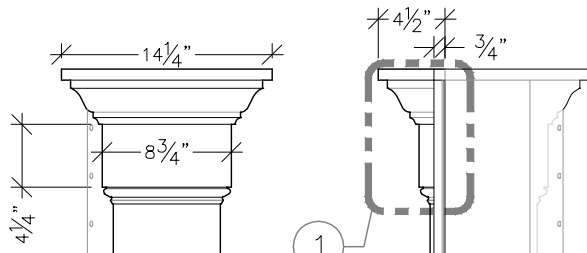

Top
1"=1'-0"

Detail #1
3"=1'-0"

3/4" Built-in J-Channel

Detail #2
3"=1'-0"

Front
1"=1'-0"

Side
1"=1'-0"

Available in
10 foot
and
20 foot Lengths

Complete With:
Stainless Steel Support Brackets
Water Management System
Continuous Nailing Flange
Stainless Steel Screws
Trim Solutions Glue
Slide-and-Hide Cap and Base

860.758.7900
trimolutions.net

Trim Solutions, Inc.
132 Main Street
East Windsor, CT 06088

OSC-3

Top
1"=1'-0"

Detail #1
3"=1'-0"

Front
1"=1'-0"

Side
1"=1'-0"

Detail #2
3"=1'-0"