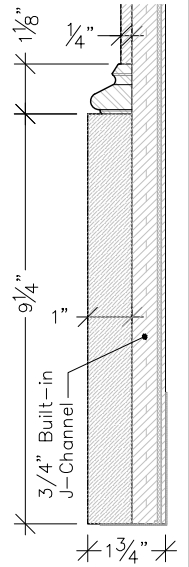

Top
1"=1'-0"

Detail #1
3"=1'-0"

3/4" Built-in J-Channel

Detail #2
3"=1'-0"

Front
1"=1'-0"

Side
1"=1'-0"

Available in
10 foot
and
20 foot Lengths

Complete With:
Stainless Steel Support Brackets
Water Management System
Continuous Nailing Flange
Stainless Steel Screws
Trim Solutions Glue
Slide-and-Hide Cap and Base

860.758.7900
 trimsolutions.net
 Trim Solutions, Inc.
 132 Main Street
 East Windsor, CT 06088

OSC-5

Top
1"=1'-0"

Front
1"=1'-0"

Side
1"=1'-0"

Detail #1
3"=1'-0"

Detail #2
3"=1'-0"

Complete With:
 Stainless Steel Support Brackets
 Water Management System
 Continuous Nailing Flange
 Stainless Steel Screws
 Trim Solutions Glue
 Slide-and-Hide Cap and Base

Trim Solutions, Inc.
 132 Main Street
 East Windsor, CT 06088
 860.758.7900
 trimsolutions.net

OSC-6

Detail #1
3"=1'-0"

Detail #2
3"=1'-0"

Complete With:
 Stainless Steel Support Brackets
 Water Management System
 Continuous Nailing Flange
 Stainless Steel Screws
 Trim Solutions Glue
 Slide-and-Hide Cap and Base