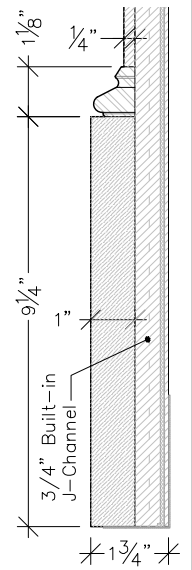

Detail #2
3"=1'-0"

Complete With:
Stainless Steel Support Brackets
Water Management System
Continuous Nailing Flange
Stainless Steel Screws
Trim Solutions Glue
Slide-and-Hide Cap and Base

860.758.7900
trimsolutions.net

Trim Solutions, Inc.
132 Main Street
East Windsor, CT 06088

OSC-7