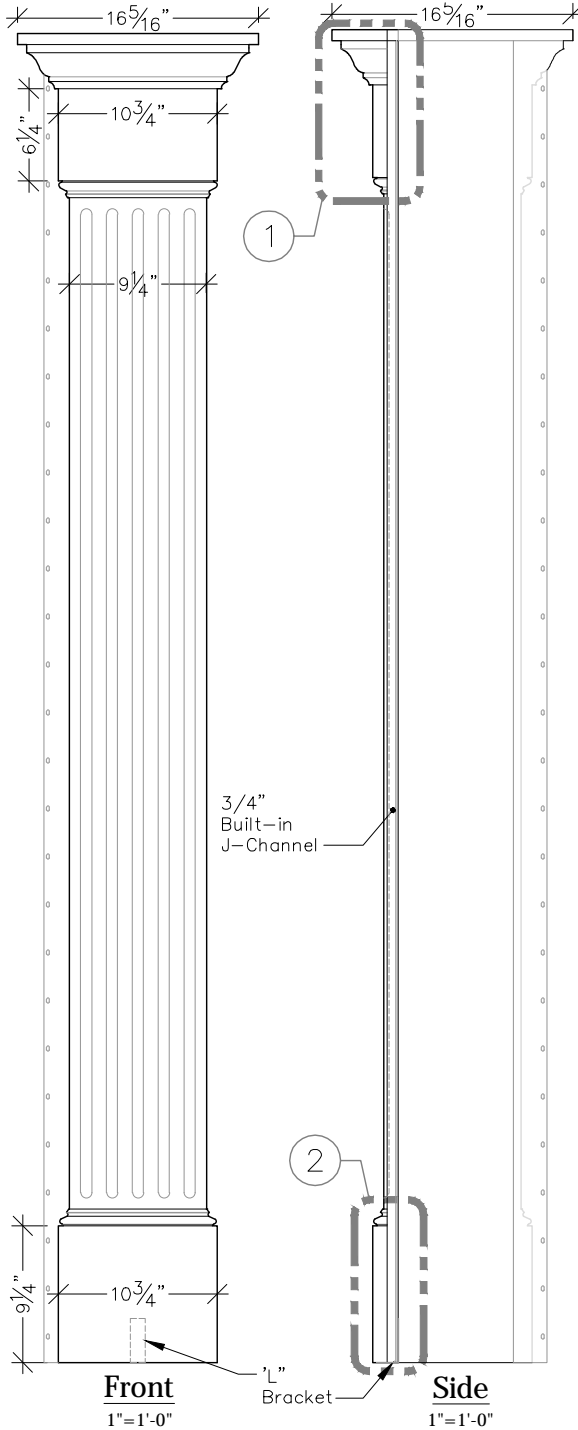

Top
1"=1'-0"

Detail #1
3"=1'-0"

3/4" Built-in J-Channel

Detail #2
3"=1'-0"

Front
1"=1'-0"

Side
1"=1'-0"

Available in
10 foot
and
20 foot Lengths

Complete With:
Stainless Steel Support Brackets
Water Management System
Continuous Nailing Flange
Stainless Steel Screws
Trim Solutions Glue
Slide-and-Hide Cap and Base

860.758.7900
trimolutions.net
Trim Solutions, Inc.
132 Main Street
East Windsor, CT 06088

OSC-4

Top
1"=1'-0"

Detail #1
3"=1'-0"

Detail #2
3"=1'-0"

Complete With:
 Stainless Steel Support Brackets
 Water Management System
 Continuous Nailing Flange
 Stainless Steel Screws
 Trim Solutions Glue
 Slide-and-Hide Cap and Base

860.758.7900
 trimsolutions.net
 Trim Solutions, Inc.
 132 Main Street
 East Windsor, CT 06088

OSC-5

Top
1"=1'-0"

Front
1"=1'-0"

Side
1"=1'-0"

Detail #1
3"=1'-0"

Detail #2
3"=1'-0"

Complete With:
 Stainless Steel Support Brackets
 Water Management System
 Continuous Nailing Flange
 Stainless Steel Screws
 Trim Solutions Glue
 Slide-and-Hide Cap and Base