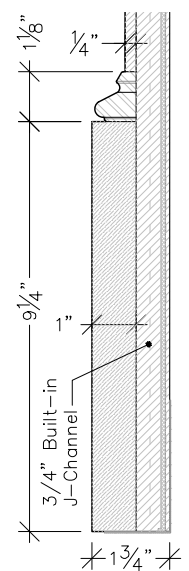

Top
1"=1'-0"

Detail #1
3"=1'-0"

3/4" Built-in J-Channel

Detail #2
3"=1'-0"

Front
1"=1'-0"

Side
1"=1'-0"

Available in
10 foot
and
20 foot Lengths

Complete With:
Stainless Steel Support Brackets
Water Management System
Continuous Nailing Flange
Stainless Steel Screws
Trim Solutions Glue
Slide-and-Hide Cap and Base

860.758.7900
trimolutions.net

Trim Solutions, Inc.
132 Main Street
East Windsor, CT 06088

OSC-3

Top
1"=1'-0"

Detail #1
3"=1'-0"

Front
1"=1'-0"

Side
1"=1'-0"

Detail #2
3"=1'-0"

**Available in
10 foot
and
20 foot Lengths**

Complete With:
Stainless Steel Support Brackets
Water Management System
Continuous Nailing Flange
Stainless Steel Screws
Trim Solutions Glue
Slide-and-Hide Cap and Base