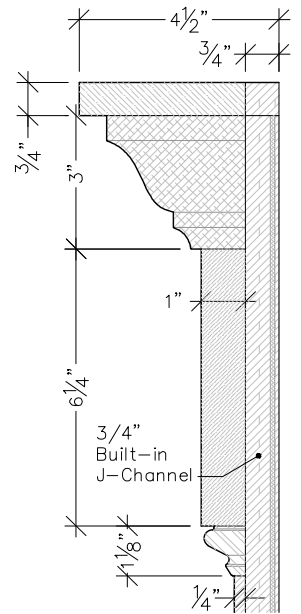

Detail #1
3"=1'-0"