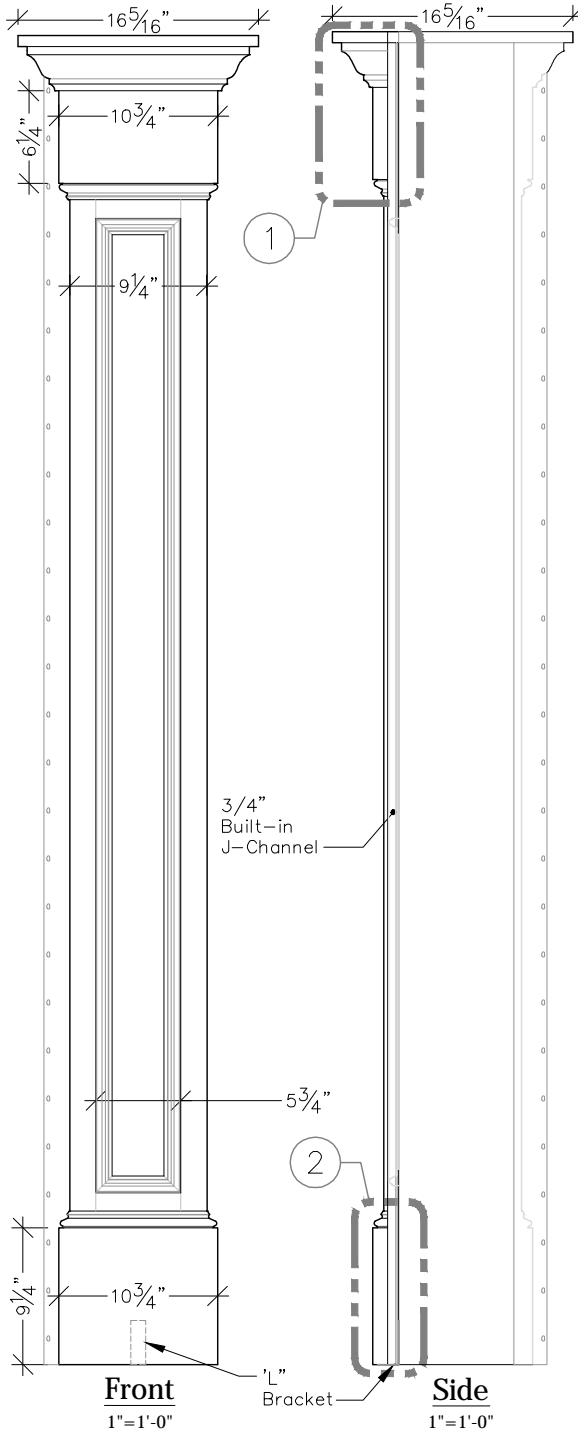

Top
1"=1'-0"

Detail #1
3"=1'-0"

3/4" Built-in J-Channel

Detail #2
3"=1'-0"

Front
1"=1'-0"

Side
1"=1'-0"

Available in
10 foot
and
20 foot Lengths

Complete With:
Stainless Steel Support Brackets
Water Management System
Continuous Nailing Flange
Stainless Steel Screws
Trim Solutions Glue
Slide-and-Hide Cap and Base

860.758.7900
 trimsolutions.net
 Trim Solutions, Inc.
 132 Main Street
 East Windsor, CT 06088

OSC-5

Top
1"=1'-0"

Front
1"=1'-0"

Side
1"=1'-0"

Detail #1
3"=1'-0"

Detail #2
3"=1'-0"

Complete With:
 Stainless Steel Support Brackets
 Water Management System
 Continuous Nailing Flange
 Stainless Steel Screws
 Trim Solutions Glue
 Slide-and-Hide Cap and Base

Trim Solutions, Inc.
 132 Main Street
 East Windsor, CT 06088
 860.758.7900
 trimsolutions.net

OSC-6

Detail #1
3"=1'-0"

Detail #2
3"=1'-0"

Complete With:
 Stainless Steel Support Brackets
 Water Management System
 Continuous Nailing Flange
 Stainless Steel Screws
 Trim Solutions Glue
 Slide-and-Hide Cap and Base