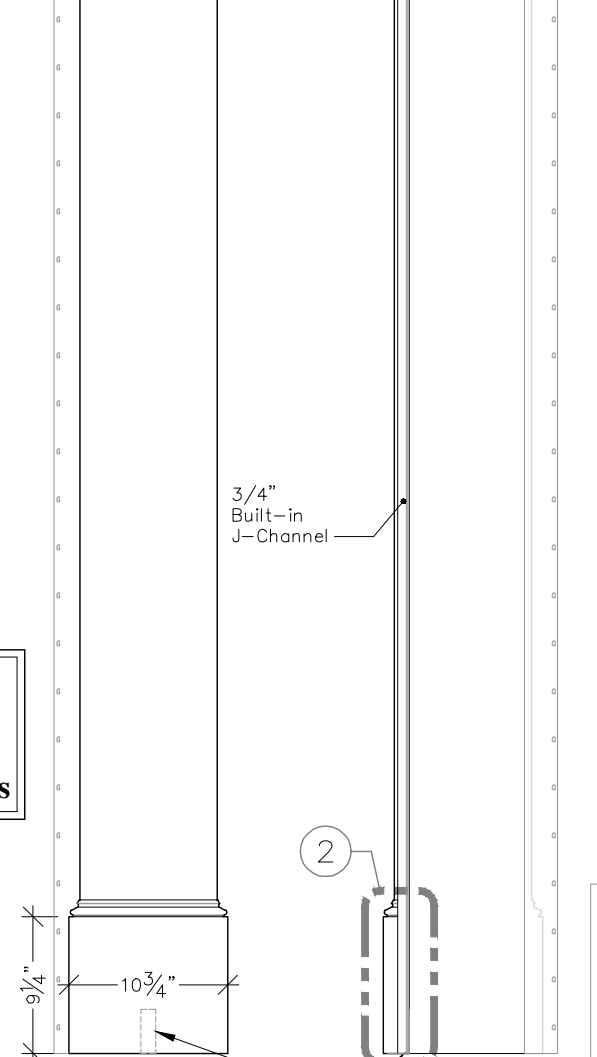

Top
1"=1'-0"

Detail #1
3"=1'-0"

3/4" Built-in J-Channel

Detail #2
3"=1'-0"

Front
1"=1'-0"

Side
1"=1'-0"

Available in
10 foot
and
20 foot Lengths

Complete With:
Stainless Steel Support Brackets
Water Management System
Continuous Nailing Flange
Stainless Steel Screws
Trim Solutions Glue
Slide-and-Hide Cap and Base

860.758.7900
trimolutions.net

Trim Solutions, Inc.
132 Main Street
East Windsor, CT 06088

OSC-3

Top
1"=1'-0"

Detail #1
3"=1'-0"

Front
1"=1'-0"

Side
1"=1'-0"

Detail #2
3"=1'-0"

**Available in
10 foot
and
20 foot Lengths**

Complete With:
Stainless Steel Support Brackets
Water Management System
Continuous Nailing Flange
Stainless Steel Screws
Trim Solutions Glue
Slide-and-Hide Cap and Base