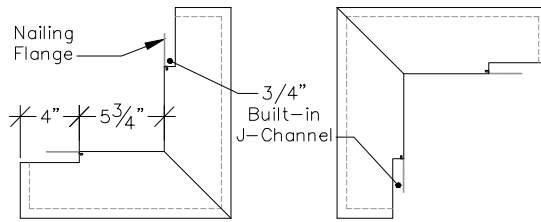

Top
1"=1'-0"