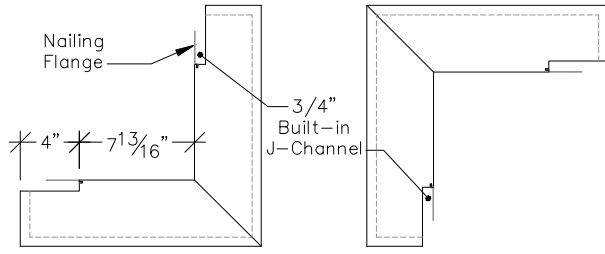

Top
1"=1'-0"

Detail #1
3"=1'-0"

3/4" Built-in J-Channel

Detail #2
3"=1'-0"

Front
1"=1'-0"

Side
1"=1'-0"

Available in
10 foot
and
20 foot Lengths

Complete With:
Stainless Steel Support Brackets
Water Management System
Continuous Nailing Flange
Stainless Steel Screws
Trim Solutions Glue
Slide-and-Hide Cap and Base

860.758.7900
trimolutions.net

Trim Solutions, Inc.
132 Main Street
East Windsor, CT 06088

OSC-3

Top
1"=1'-0"

Detail #1
3"=1'-0"

Front
1"=1'-0"

Side
1"=1'-0"

Detail #2
3"=1'-0"