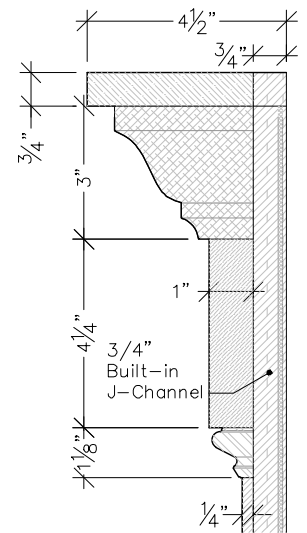

Detail #1
3"=1'-0"