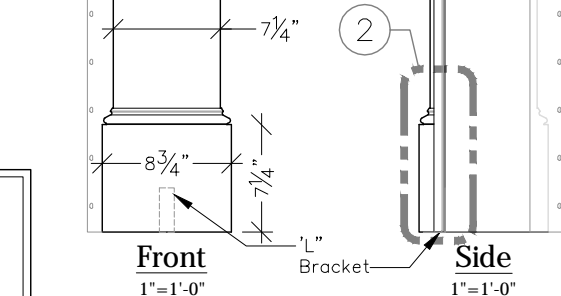

Top
1"=1'-0"

Detail #1
3"=1'-0"

3/4" Built-in J-Channel

Detail #2
3"=1'-0"

Front
1"=1'-0"

Side
1"=1'-0"

Available in
10 foot
and
20 foot Lengths

Complete With:
Stainless Steel Support Brackets
Water Management System
Continuous Nailing Flange
Stainless Steel Screws
Trim Solutions Glue
Slide-and-Hide Cap and Base

860.758.7900
trimolutions.net

Trim Solutions, Inc.
132 Main Street
East Windsor, CT 06088

OSC-3

Top
1"=1'-0"

Detail #1
3"=1'-0"

Front
1"=1'-0"

Side
1"=1'-0"

Detail #2
3"=1'-0"