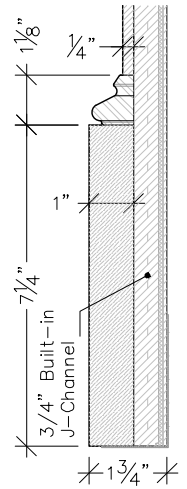

Top
1"=1'-0"

Detail #1
3"=1'-0"

3/4" Built-in J-Channel

Detail #2
3"=1'-0"

Front
1"=1'-0"

Side
1"=1'-0"

Available in
10 foot
and
20 foot Lengths

Complete With:
Stainless Steel Support Brackets
Water Management System
Continuous Nailing Flange
Stainless Steel Screws
Trim Solutions Glue
Slide-and-Hide Cap and Base

**Available in
10 foot
and
20 foot Lengths**

Complete With:
Stainless Steel Support Brackets
Water Management System
Continuous Nailing Flange
Stainless Steel Screws
Trim Solutions Glue
Slide-and-Hide Cap and Base

860.758.7900
trimolutions.net
Trim Solutions, Inc.
132 Main Street
East Windsor, CT 06088

OSC-4

Top
1"=1'-0"

Detail #1
3"=1'-0"

Detail #2
3"=1'-0"

Complete With:
 Stainless Steel Support Brackets
 Water Management System
 Continuous Nailing Flange
 Stainless Steel Screws
 Trim Solutions Glue
 Slide-and-Hide Cap and Base

860.758.7900
 trimsolutions.net
 Trim Solutions, Inc.
 132 Main Street
 East Windsor, CT 06088

OSC-5

Top
1"=1'-0"

Front
1"=1'-0"

Side
1"=1'-0"

Detail #1
3"=1'-0"

Detail #2
3"=1'-0"

Complete With:
 Stainless Steel Support Brackets
 Water Management System
 Continuous Nailing Flange
 Stainless Steel Screws
 Trim Solutions Glue
 Slide-and-Hide Cap and Base