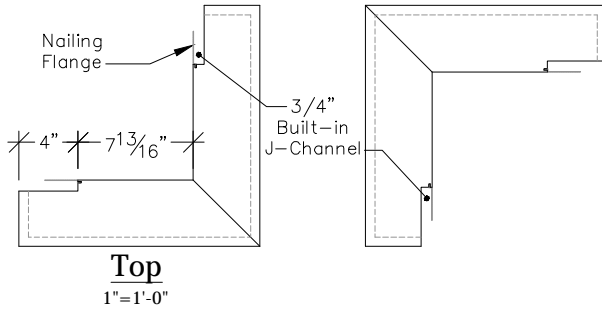

860.758.7900
trimolutions.net
Trim Solutions, Inc.
132 Main Street
East Windsor, CT 06088

OSC-4

Top
1"=1'-0"

Detail #1
3"=1'-0"

Detail #2
3"=1'-0"

Complete With:
 Stainless Steel Support Brackets
 Water Management System
 Continuous Nailing Flange
 Stainless Steel Screws
 Trim Solutions Glue
 Slide-and-Hide Cap and Base

860.758.7900
 trimsolutions.net
 Trim Solutions, Inc.
 132 Main Street
 East Windsor, CT 06088

OSC-5

Top
1"=1'-0"

Front
1"=1'-0"

Side
1"=1'-0"

Detail #1
3"=1'-0"

Detail #2
3"=1'-0"

Complete With:
 Stainless Steel Support Brackets
 Water Management System
 Continuous Nailing Flange
 Stainless Steel Screws
 Trim Solutions Glue
 Slide-and-Hide Cap and Base