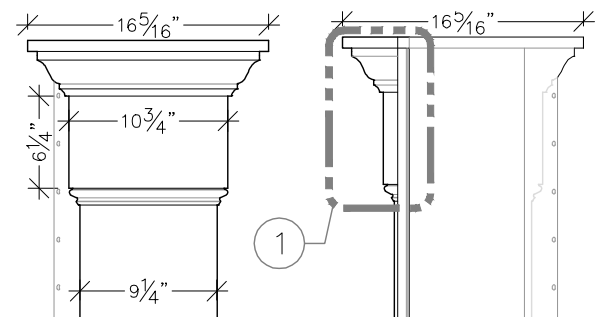

Top
1"=1'-0"

Detail #1
3"=1'-0"

3/4" Built-in J-Channel

Detail #2
3"=1'-0"

Front
1"=1'-0"

Side
1"=1'-0"

Available in
10 foot
and
20 foot Lengths

Complete With:
Stainless Steel Support Brackets
Water Management System
Continuous Nailing Flange
Stainless Steel Screws
Trim Solutions Glue
Slide-and-Hide Cap and Base

860.758.7900
trimolutions.net

Trim Solutions, Inc.
132 Main Street
East Windsor, CT 06088

OSC-3

Top
1"=1'-0"

Detail #1
3"=1'-0"

Front
1"=1'-0"

Side
1"=1'-0"

Detail #2
3"=1'-0"