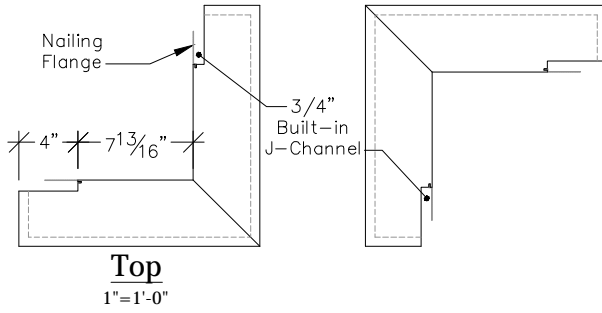

Detail #1
3"=1'-0"